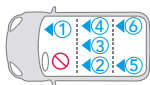

Honda

	①	②	③	④	⑤	⑥
Accord Saloon (2008 >)	X	●	X	●	-	-
Accord Tourer (2008 >)	X	●	X	●	-	-
Civic (2012 >)	X	●	X	●	-	-
Civic (2006 - 2011)	X	●	X	●	-	-
Civic Hybrid Saloon (2006 - 2010)	X	●	X	●	-	-
Civic Type R (2007 - 2010)	X	●	X	●	-	-
Civic Tourer (2014 >)	X	●	X	●	-	-
CRV (2007 - 2013)	X	●	X	●	-	-
CRV (2012 >)	X	●	X	●	-	-
Elysion (2012 >)	X	●	X	●	X	X
FRV (2006 - 2011)	X	●	X	●	-	-
Insight (2009 >)	X	X	X	X	-	-
Jazz (2008 >)	X	●	X	●	-	-
Odyssey (2010 >)	X	X	X	X	-	-

Hyundai

i10 Hatchback (2008 >)	X	●	X	●	-	-
i20 Hatchback (2009 >)	X	●	X	●	-	-
i30 (2012 >)	X	●	X	●	-	-
i40 (2011 >)	X	●	X	●	-	-
iX20 (2011 >)	X	●	X	●	-	-
iX35 (2010 >)	X	●	X	●	-	-
SantaFe (2012 >)	X	●	X	●	X	X
Tucson (2010 >)	X	●	X	●	-	-
Veloster (2012 >)	X	●	X	●	-	-

Infiniti

EX (2009 >)	X	●	X	●	-	-
FX (2009 >)	X	●	X	●	-	-
G Coupe (2009 >)	X	X	X	X	-	-
G Saloon (2009 >)	X	●	X	●	-	-
M (2010 >)	X	●	X	●	-	-