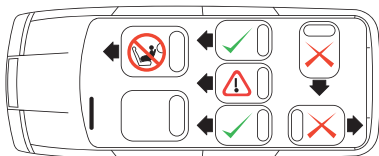

VEHICLE APPLICATION LIST

Can only be installed on seats in vehicles indicated on this list. Please note that this list undergoes ongoing revision procedures, with changes and additions of vehicles accordingly. The up to date list can be consulted on our web site: www.foppapedretti.it

INFORMATION

- Do not place the front support leg on a floor storage compartment lid, the floor storage compartment lid support leg make a full&firm contact with the vehicle chassis.
- Please consult with the vehicle manufacturer regarding access to ISOFIX points.
- Because of the vehicle seat position care must be taken to correctly attach the child restraint system to the ISOFIX points.
- Vehicle seat (mid row) must be adjusted forward.
- Adjust the vehicle seat so that the base front support leg does not make contact with the floor storage compartment.
- Vehicle seat has to be fully adjusted to the rear most position.

DO NOT USE ON A PASSENGER SEAT WITH A FRONT AIRBAG

CHECK

WARNING: before purchasing, consult the vehicle Use and Maintenance Guide to ensure the ISOFIX anchor is present, as this could be an optional.