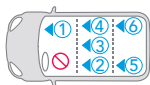

① ② ③ ④ ⑤ ⑥

Toyota

⚡ Prius Plus + (2012 >)	x	●	x	●	-	-
Rav 4 MK3 (2006 - 2011)	x	●	x	●	-	-
RAV4 (2013 >)	x	●	x	●	-	-
SB! Verso (2009 - 2012)	x	!	x	!	-	-
SB! Verso (2013 >)	x	!	x	!	-	-
Yaris Hatchback (2011 >)	x	●	x	●	-	-

Vauxhall

Adam (2013 >)	x	●	x	●	-	-
Agila (2008 >)	x	●	x	●	-	-
Ampera (2011)	x	●	x	●	-	-
Antara (2007 - 2015)	x	●	x	●	-	-
Astra 5dr (2010 >)	x	●	x	●	-	-
Astra Estate (2010 >)	x	●	x	●	-	-
Astra GTC (2011 >)	x	●	x	●	-	-
Corsa D (2007 >)	x	●	x	●	-	-
Corsa 3dr Hatchback (2006 - 2015)	x	●	x	●	-	-
Corsa 5dr Hatchback (2006 - 2015)	x	●	x	●	-	-
Corsa 5dr (2015 >)	x	●	x	●	-	-
Corsa VXR (2007 >)	x	●	x	●	-	-
Insignia Hatchback (2009 >)	x	●	x	●	-	-
Insignia Saloon (2009 >)	x	●	x	●	-	-
Insignia Sports Tourer (2009 >)	x	●	x	●	-	-
Meriva (2010 >)	x	●	x	●	-	-
Mokka (2013 >)	x	●	x	●	-	-
Zafira (2005 - 2014)	x	●	●	●	x	x
Zafira Tourer (2012 >)	x	●	●	●	x	x

Volkswagen

Beetle (2012 >)	x	●	x	●	-	-
Multivan Caravelle (2008)	x	●	x	●	x	x
Golf Cabriolet (2009 - 2012)	x	●	x	●	-	-
Golf Hatchback (2009 - 2012)	x	●	x	●	-	-